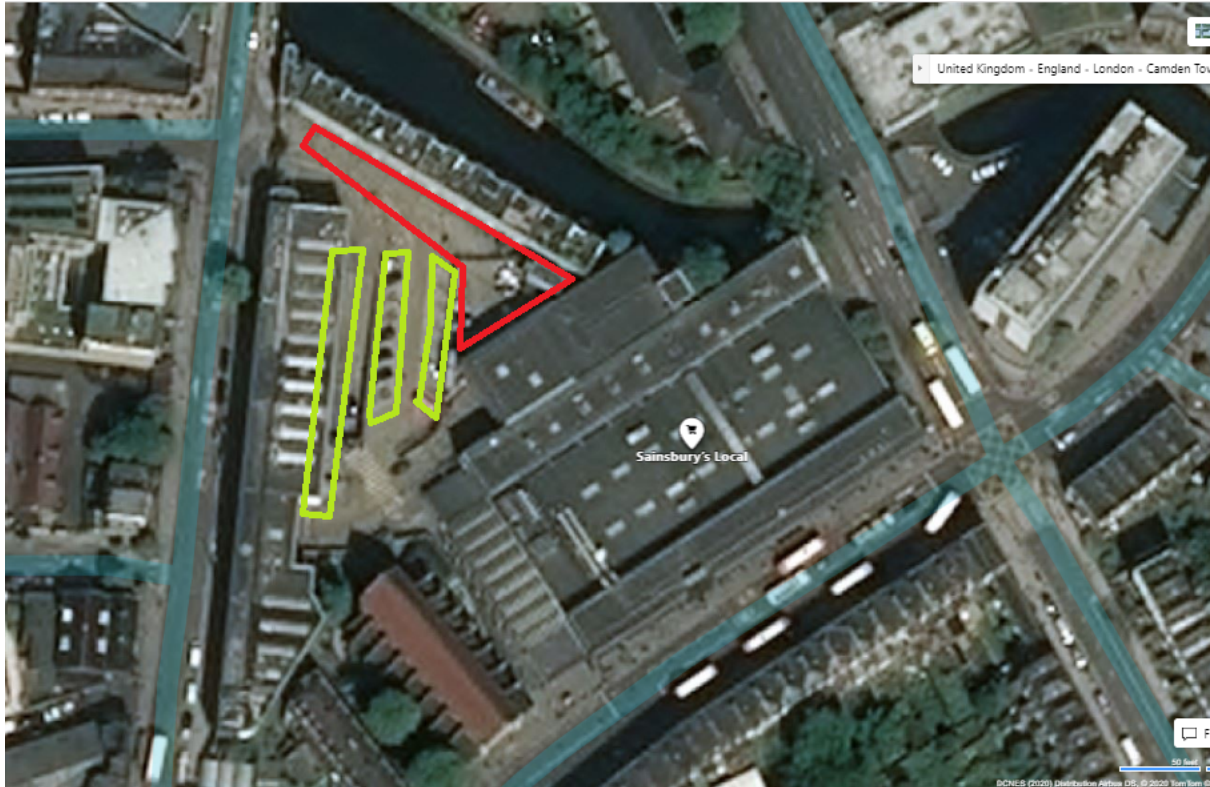

FOLLOW GREEN UNIT SIGNS MARKED "TBT" FOR UNIT BASE

FOLLOW GREEN UNIT SIGNS FROM UNIT BASE MARKED "LOC1" FOR LOCATION 1

FOLLOW GREEN UNIT SIGNS FROM LOCATION 1 MARKED "LOC2" FOR LOCATION 2

UPON ARRIVAL AT UNIT BASE PARK IN ONE OF THE THREE GREEN OUTLINED ZONES AS DIRECTED BY LOCATIONS OR SECURITY.

FROM PRODUCTION OFFICE:

Buster Block Films Ltd, St James House, Southfield Rd, London, E1 6AN

TO UNIT BASE:

Sainsbury's car park, 17-21 Camden Rd, London NW1 9LJ

Time 23 min drive (Distance 4.6 miles)

- E1 6AN, Brushfield St, Spitalfields, London
- Head east on Brushfield St towards Bishops Square
- 1 min (0.2 mi)
- Follow A1202 and A501 to Baron St
- 11 min (2.0 mi)
- Take Copenhagen St to York Way/A5200
- 6 min (0.9 mi)
- Turn right onto York Way/A5200
- Go through 1 roundabout
- 4 min (0.9 mi)
- Take Gaisford St to Kentish Town Rd/A400
- 2 min (0.4 mi)
- Turn right onto Kentish Town Rd/A400
- 1 min (0.1 mi)
- Turn left onto York Mews
- Destination will be on the right
- 256 ft, Sainsbury's, Camden, Kentish Town, London

FROM LOCATION 1:

156 Kentish Town Rd, Kentish Town, London NW1 9QB

TO LOCATION 2:

Woodside Park Playing Fields, Campdale Rd, London N7 0EA

Time 7 min drive (Distance 1.1 miles)

- 156 Kentish Town Rd, Kentish Town, London NW1 9QB
- Head north on Kentish Town Rd/A400 towards Patshull Rd
- 2 min (0.3 mi)
- Turn right onto Leighton Rd
- 1 min (0.1 mi)
- Turn left onto Lady Margaret Rd
- 2 min (0.3 mi)
- Turn left onto Brecknock Rd/A5200
- 26 ft
- Turn right onto Lady Margaret Rd
- 2 min (0.2 mi)
- Turn right onto Tufnell Park Rd
- 2 min (0.2 mi)
- Turn left onto Campdale Rd
- Destination will be on the right
- 157 ft, N7 0EA, Campdale Rd, London